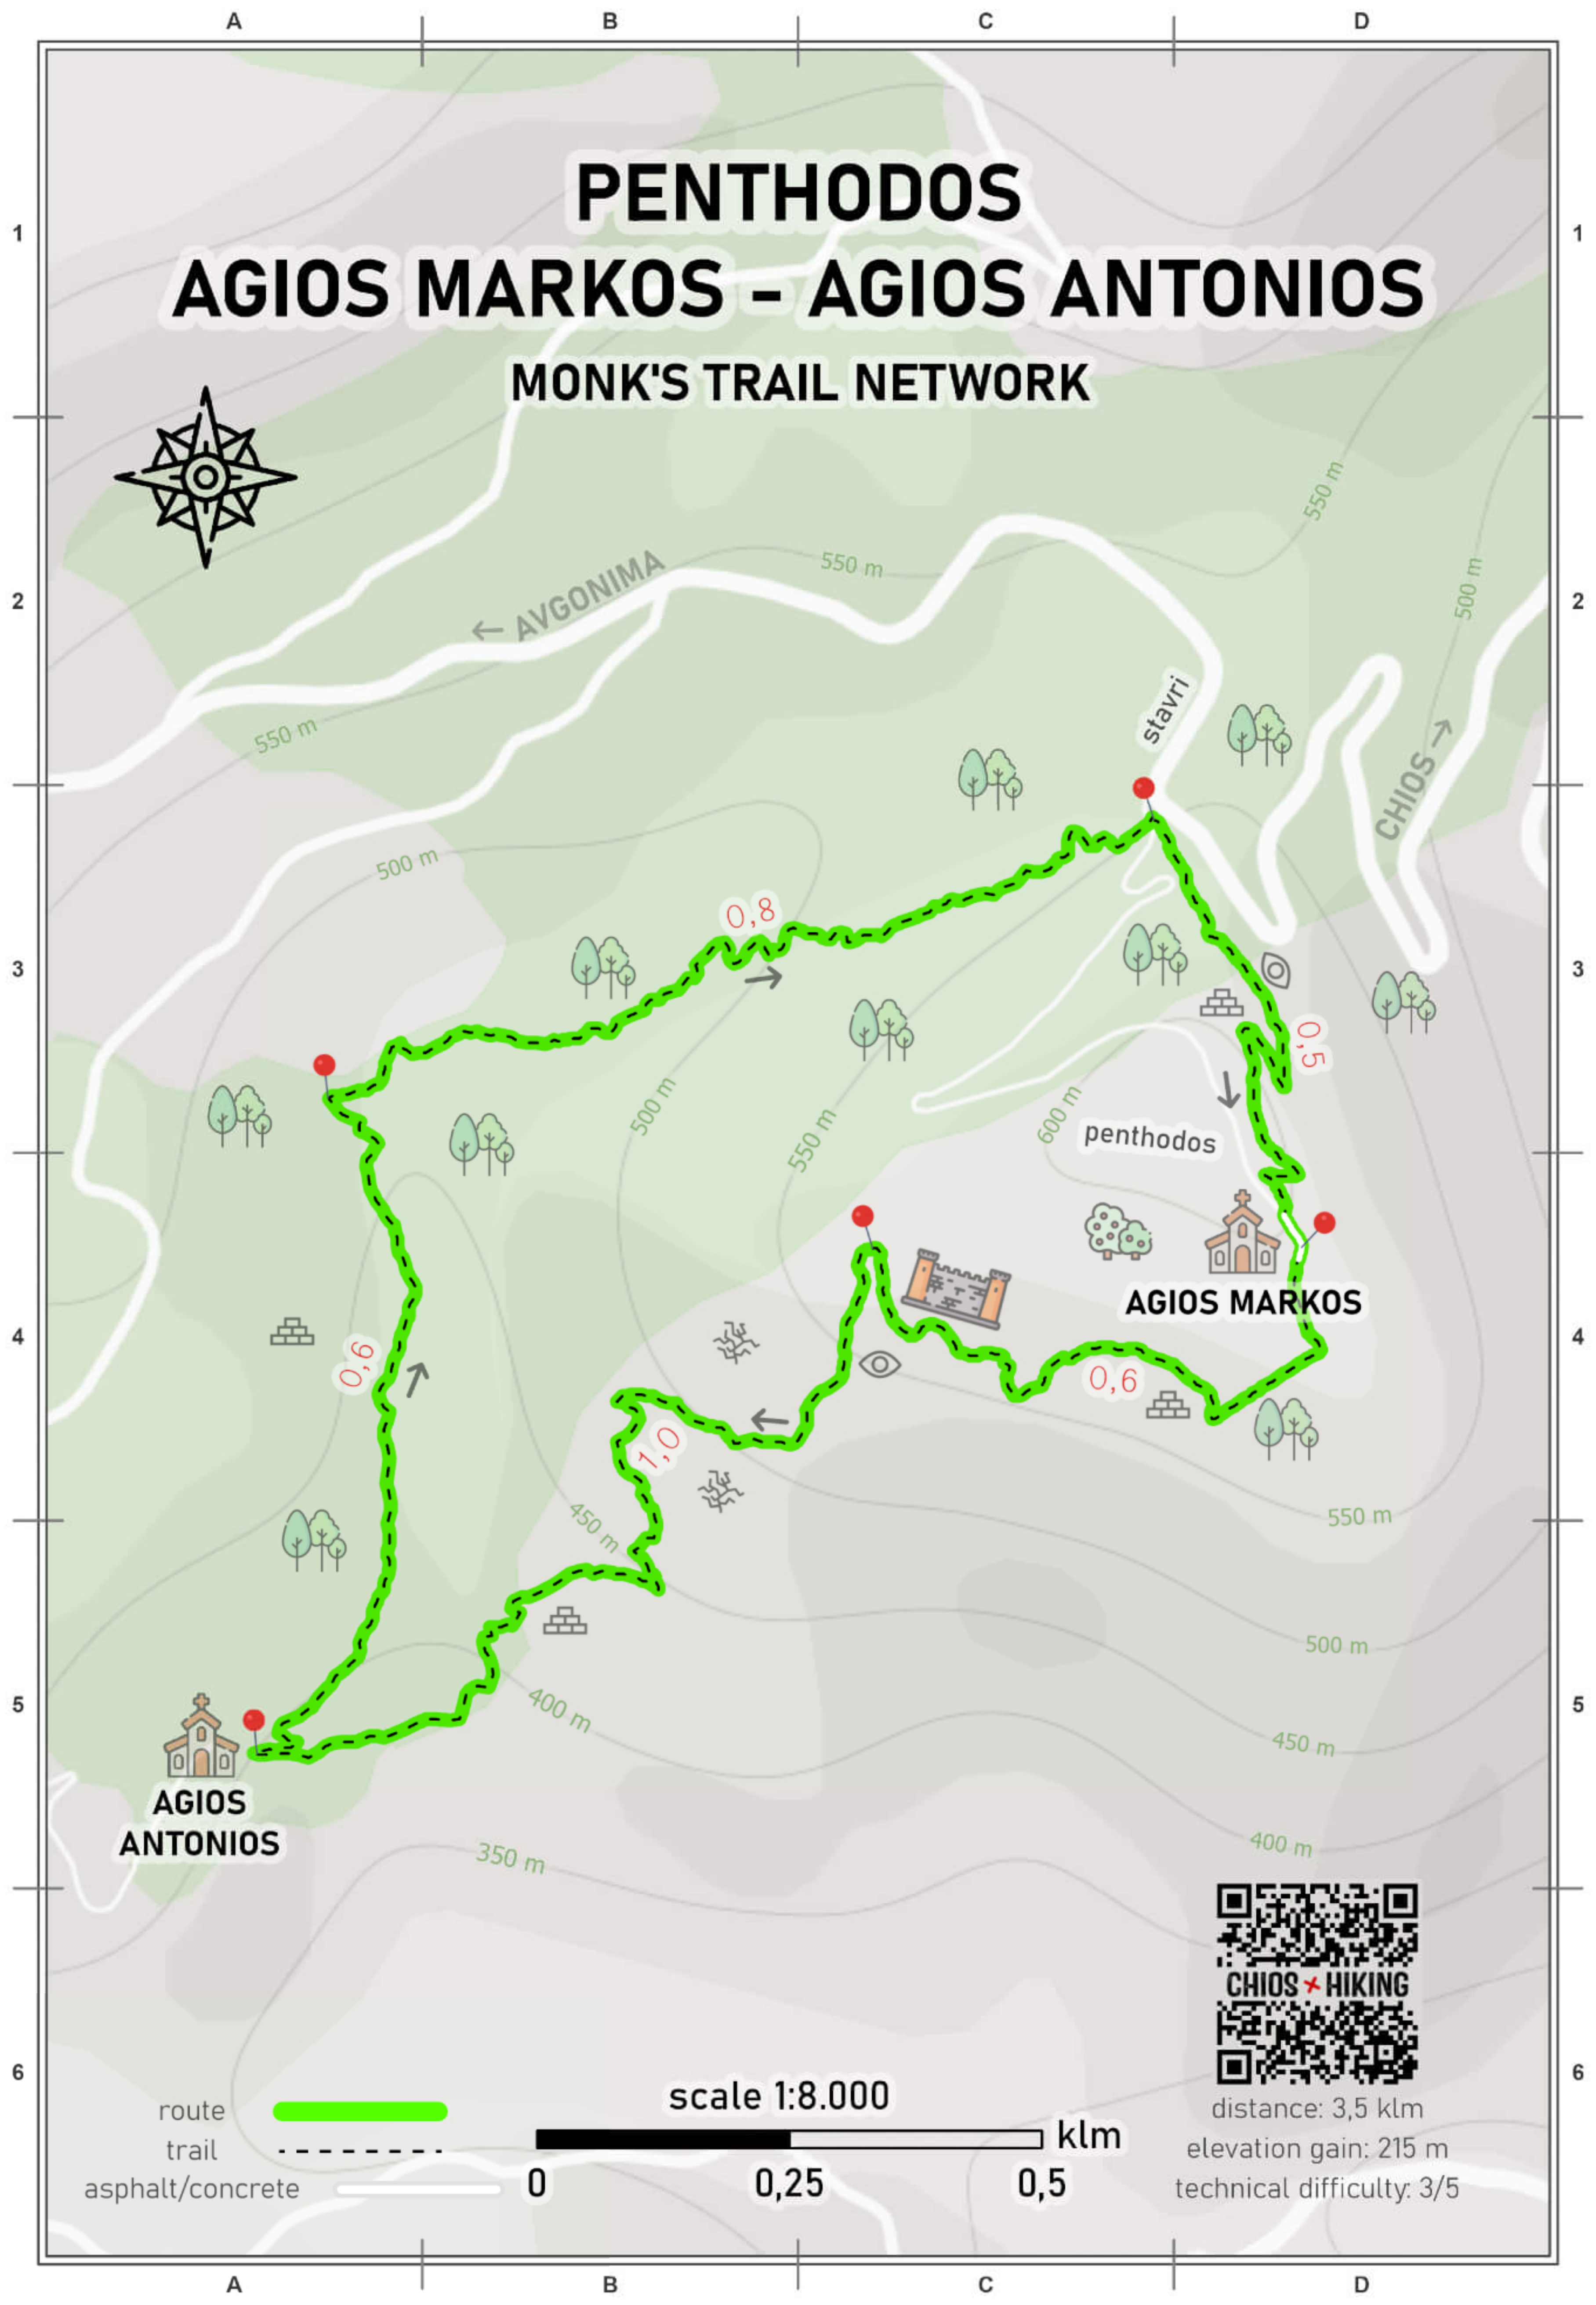

# PENTHODOS AGIOS MARKOS - AGIOS ANTONIOS

## MONK'S TRAIL NETWORK

route  
trail  
asphalt/concrete

scale 1:8.000

0 0,25 0,5 klm

distance: 3,5 klm  
elevation gain: 215 m  
technical difficulty: 3/5